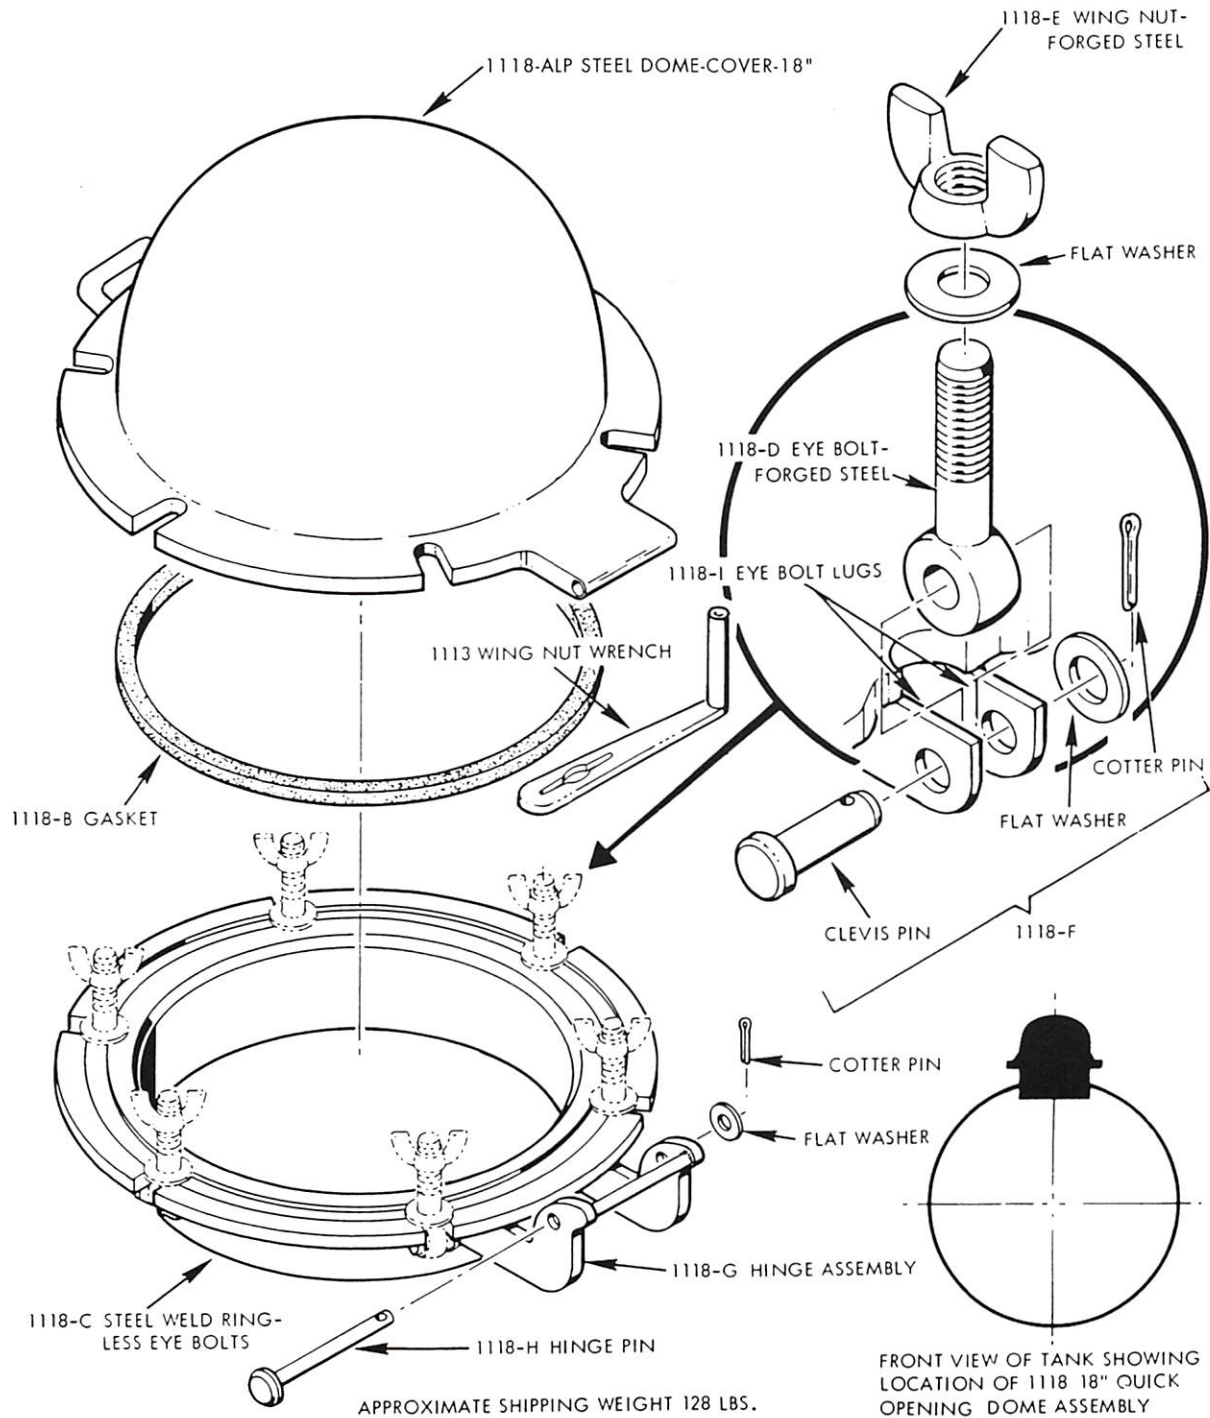

THOMPSON VACUUM PRESSURE UNITS

No. 1118 18" QUICK OPENING LOW PROFILE DOME ASSEMBLY

ASME 40# DESIGN PRESSURE @ 200°F AND FULL VACUUM

THOMPSON TANK, INC.

P.O. BOX 790 • LAKEWOOD, CA 90714-0790 • TEL: (310) 763-1540 • FAX: (310) 763-0009